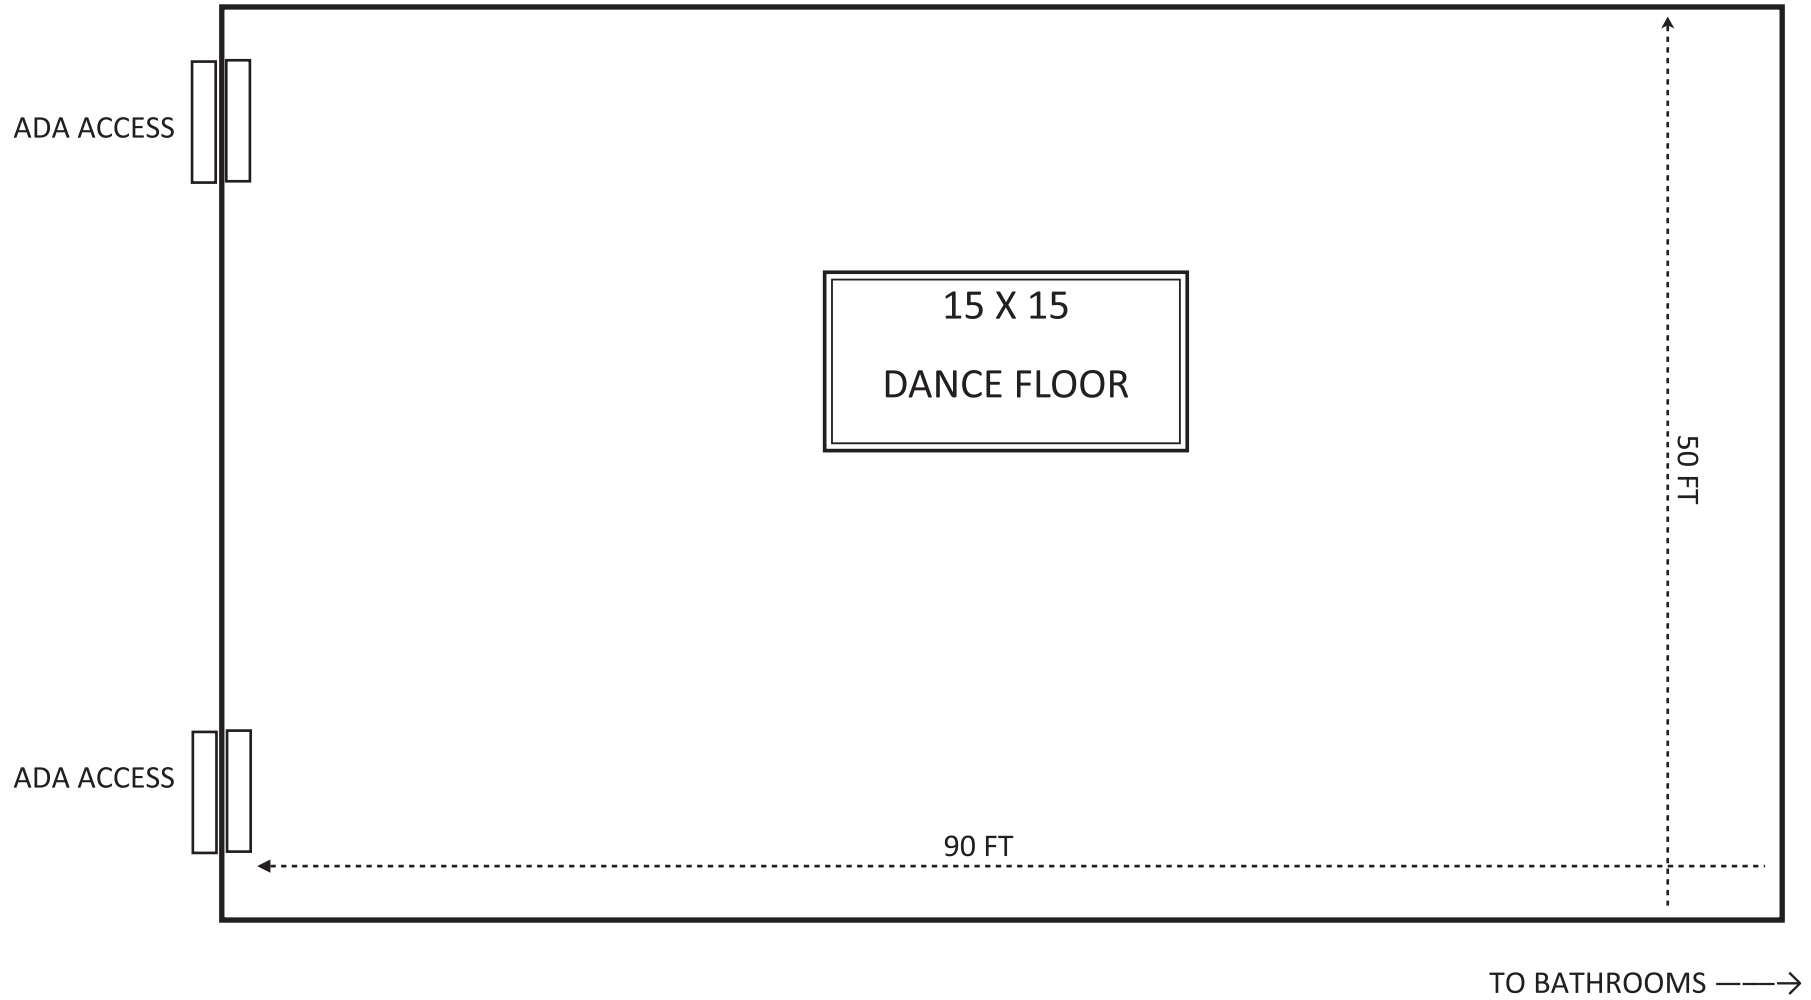

TENT/CANOPY

SEATS 220
22 TABLES OF 10 EACH

TENT/CANOPY